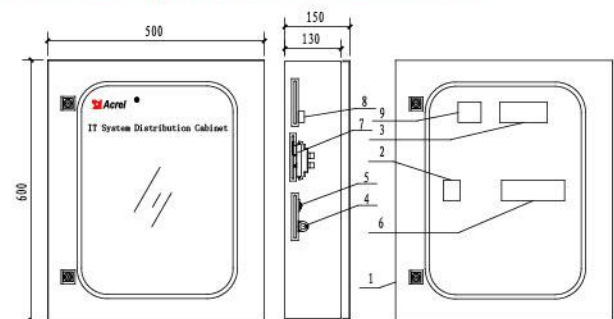

GGF Series split type distribution cabinet

NO.	Name	NO.	Name
1	cabinet body	6	Circuit breaker
2	Circuit breaker	7	Insulation fault locator
3	Insulation monitoring device	8	Power module
4	Current transformer	9	Test signal generator
5	PE