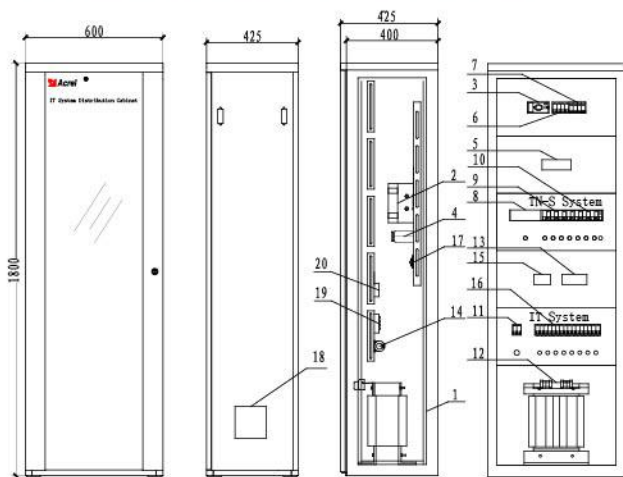

Dimension Drawings and internal layout

GGF Series floor-mounted distribution cabinet

NO.	Name	NO.	Name
1	cabinet body	6	Circuit breaker
2	Double power switching device	7	Surge protector
3	Disconnecting switch	8	Residual current protector
4	Current transformer	9	Residual current protector
5	Power meter	10	Circuit breaker